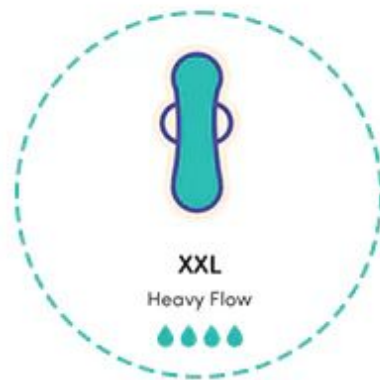

Reinventing Feminine Care

Experience the New Standard of Comfort and
Confidence with Our Sanitary Napkins

Bliss
natural

Find the Right Fit for Your Cycle

Bliss Natural offers various sizes which vary in length and flow capacity of pads giving a secure and comfortable experience.